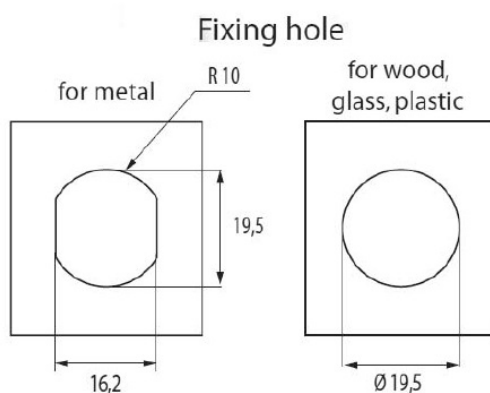

PRODUCT SHEET

Description:

Cam Lock 1912, 180DG, Cam A09 Hooked, Right, CPL,CK SISO,Cam Mounted 12 O'clock when Open, W/Hook Opening on Left Side,, For Right Hand Doors, Cam Plate Riveted onto the Lock, Max, 6mm Panel Thickness

Item number:

14.04.430-0

Units	Box	Carton	HS Code	Barcode
Pcs.	30	300	8301300000	
				5704866041577

SISO A/S

Mileparken 11
DK-2740 Skovlunde
Denmark
VAT: DK 24786013

Phone +45 45 830 900

www.siso.dk
siso@siso.dk

Danske Bank
Nytorv Branch
Copenhagen
SWIFT: DABADKKK

Account no.
4180 3112 112936
IBAN Account
DK7230003112112936