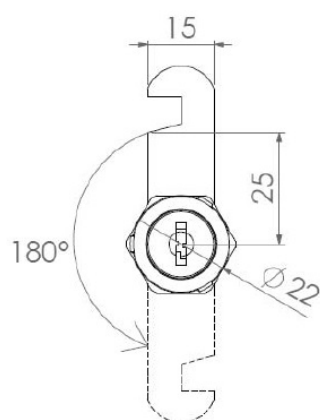

PRODUCT SHEET

Description:

Cam Lock 1912, 180DG, Cam A09 Hooked, Right, CPL,CK SISO,Cam Mounted 12 O'clock when Open, W/Hook Opening on Left Side,, For Right Hand Doors, Cam Plate Riveted onto the Lock, Max, 6mm Panel Thickness

Item number:

14.04.430-0

Units	Box	Carton	HS Code	Barcode
Pcs.	30	300	8301300000	
				5704866041577

SISO A/S

Mileparken 11
DK-2740 Skovlunde
Denmark
VAT: DK 24786013

Phone +45 45 830 900

www.siso.dk
siso@siso.dk

Danske Bank
Nytorv Branch
Copenhagen
SWIFT: DABADKKK

Account no.
4180 3112 112936
IBAN Account
DK7230003112112936