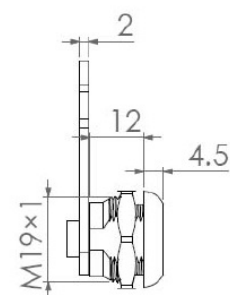

## Description:

Cam Lock 1912, 180DG, Cam A09 Hooked, Right, CPL,CK SISO,Cam Mounted 12 O'clock when Open, W/Hook Opening on Left Side,, For Right Hand Doors, Cam Plate Riveted onto the Lock, Max, 6mm Panel Thickness

## Item number:

14.04.430-0

Units	Box	Carton	HS Code	Barcode
Pcs.	30	300	8301300000	
				5704866041577